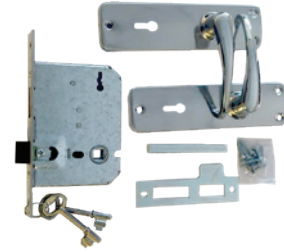

DOOR HANDLES & LOCKSETS

Handles & Locksets	SLCP2LSABL	Safe Mortice Lock Set Complete 2L CP SABS Blister
Handles & Locksets	SLCP3LSABL	Safe Mortice Lock Set Complete 3L CP SABS Blister

Handles & Locksets	KKCLS2LB	Lockset Mortice Coastal SABS 2L2K CP Box
Handles & Locksets	KKCLS3LB	Lockset Mortice Coastal SABS 3L2K CP Box
Handles & Locksets	KKLS2LB	Lockset Mortice Indoor SABS 2L2K CP Box
Handles & Locksets	KKLS2LC	Lockset Mortice Indoor SABS 2L2K CP Blister
Handles & Locksets	KKLS3LB	Lockset Mortice Indoor SABS 3L2K CP Box
Handles & Locksets	KKLS3LC	Lockset Mortice Indoor SABS 3L2K CP Blister