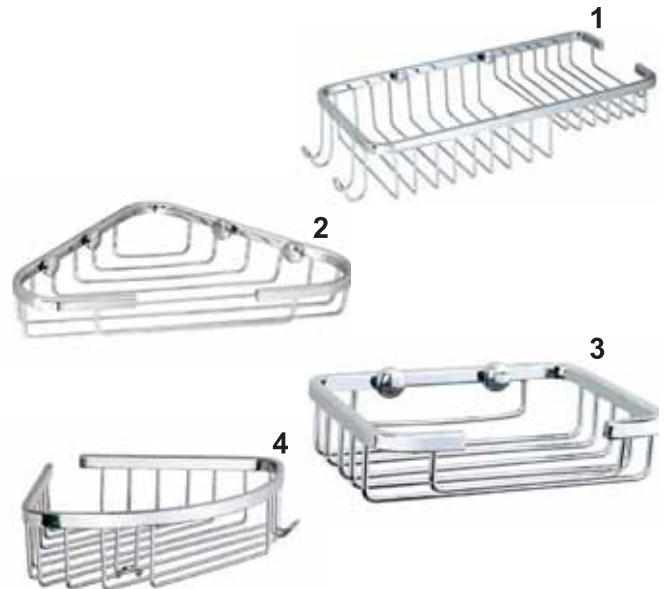

# SOLAR SET

**Toilet Roll Holder  
Zinc Iron Hook**

S6TRH

**Towel Ring  
Zinc SS 201 Ring**

S6TR 60cm

**Robe Hook  
Zinc**

S6RH

**Towel Rail  
Zinc SS 201 Bar**

S6TR60 60cm

**Soap Dish Holder  
Zinc**

S6SDH

**Soap Basket  
SS 201**

- 1 SBRL - 116x270x50mm
- 2 SBTS - 140x180x30mm
- 3 SBRS - 118x85x32mm
- 4 SBTL - 160x58mm

**Tumbler Holder  
Zinc & Glass Cup**

S6TBH