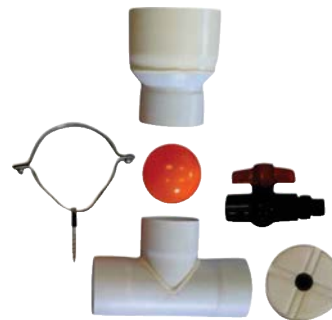

**First Flush
DIY Kit**

FFDIYKIT