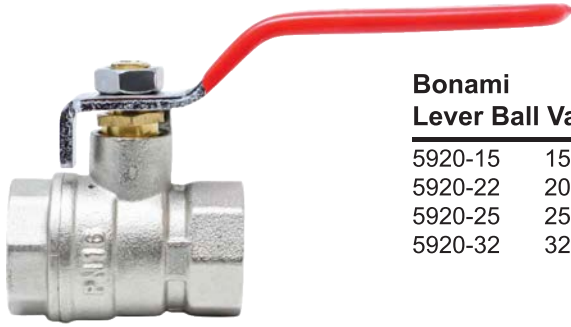

BALL & GATE VALVES

**Bonami
Lever Ball Valve, FxF**

5920-15	15mm
5920-22	20mm
5920-25	25mm
5920-32	32mm